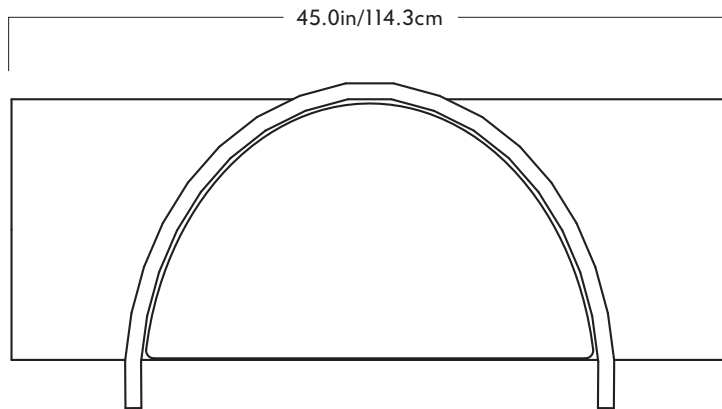

Roll & Hill

triode

28 rue Jacob 75006 Paris contact@triodedesign.com
+33 (0)1 43 29 40 05 www.triodedesign.com

Sit Set Chair

Materials

Hard Maple, Black Walnut, or White Oak

Dimensions

W 45in/114.3cm H 29in/73.7cm D 20.5in/52.1cm

Seat Height: 17in/43.2cm

Weight

65lb/29.5kg

**Product weights may vary by wood material*

Campagna

Wood Finishes

Natural Oil

Metal Finishes