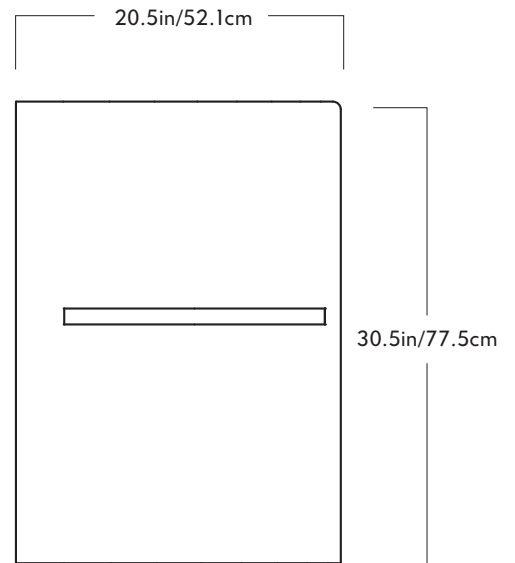

Roll & Hill

triode

28 rue Jacob 75006 Paris contact@triodedesign.com
+33 (0)1 43 29 40 05 www.triodedesign.com

Sit Set Chair

Materials

Hard Maple, Black Walnut, or White Oak

Dimensions

W 45in/114.3cm H 29in/73.7cm D 20.5in/52.1cm

Seat Height: 17in/43.2cm

Weight

65lb/29.5kg

**Product weights may vary by wood material*

Campagna

Wood Finishes

Natural Oil

Metal Finishes